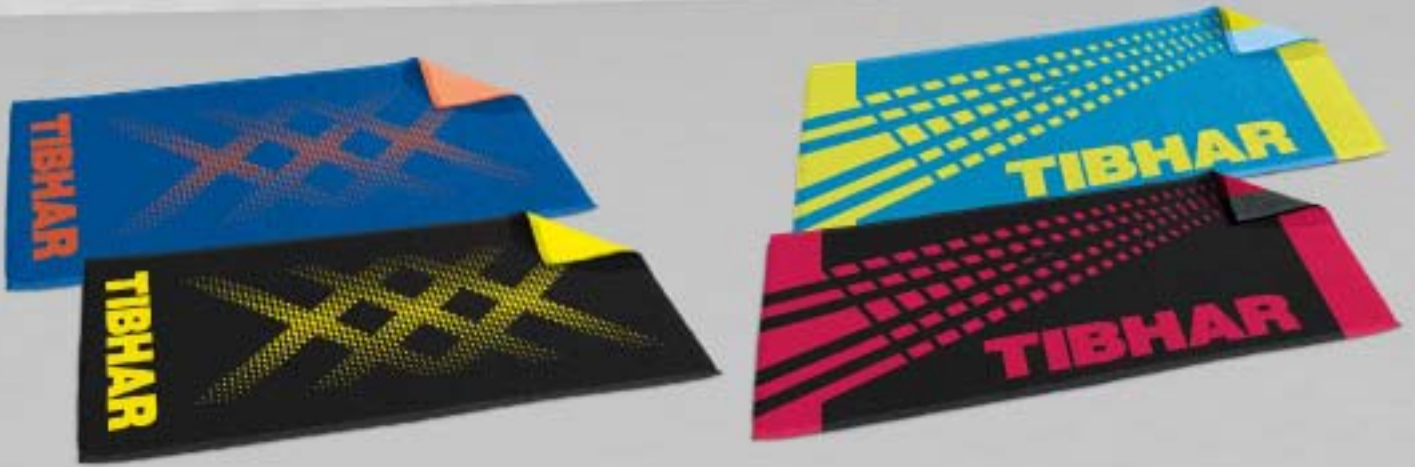

UTENSIL BAG METRO € 4,50

COMPOSITION: POLYESTER 420D
 DIMENSIONS: 18 X 13 X 6 CM
 COLOUR: NAVY/BLEUE

SINGLE COVER METRO € 8,50

COMPOSITION: POLYESTER 420D
 DIMENSIONS: 30 X 20 X 2,5 CM
 COLOURS: NAVY/BLEUE, BLACK/GREEN,
 BLACK/ORANGE, BLACK/RED

DOUBLE COVER METRO € 10,50

COMPOSITION: POLYESTER 420D
 DIMENSIONS: 30 X 20 X 5 CM
 COLOURS: NAVY/BLEUE, BLACK/GREEN,
 BLACK/ORANGE, BLACK/RED

TOWEL TRIPLE X

€ 12,90

NEW

COMPOSITION: 100% COTTON
 DIMENSIONS: 50 X 100 CM
 COLOURS: BLACK/YELLOW
 BLUE/NEON ORANGE