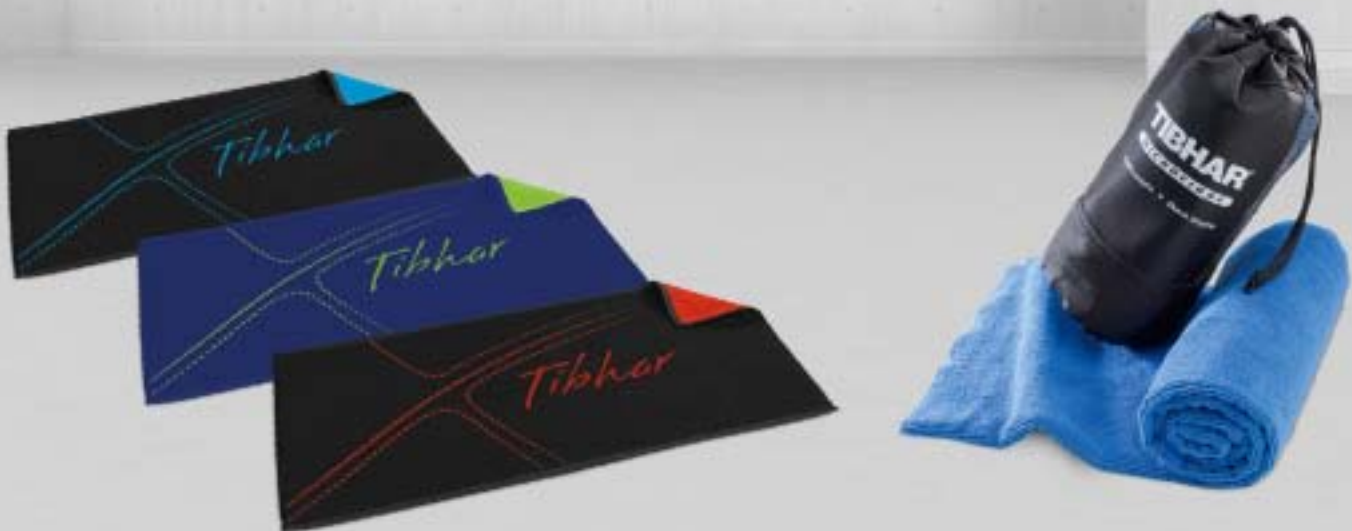

TOWEL METRO

€ 11,90

COMPOSITION: 100% COTTON
DIMENSIONS: 50 X 100 CM
COLOURS: BLACK/RED, NAVY/LIME,
BLACK/BLUE

TOWEL MICROFIBRE

€ 6,90

COMPOSITION: 100% POLYESTER
DIMENSIONS: 40 X 80 CM
COLOUR: BLUE